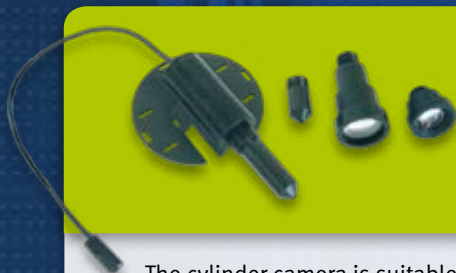

KESTREL CAMOUFLAGED

CCD VIDEO CAMERAS

These miniature cameras are ideal for covert monitoring and come in different shapes and sizes. The cameras are available in different kits ranging from cameras with separate camera head, high resolution cameras with digital tele zoom function

» KESTREL KIT A Colour or B&W High Resolution CCD Camera

The camera features very high resolution in both b/w or colour version and uses state-of-the-art CCD chip technology. The camera has 2x digital tele zoom function. All functions (BLC, zoom, on/off) can be controlled by the DIP switch. The zoom function can also be externally controlled by a switch or a radio remote control. The Kit comes with various camouflaged lenses.

» KESTREL KIT B Colour Mini CCD Camera

With this set, fastening the camera onto garments such as jackets or shirts is easy and simple. The kit contains 1x Colour Mini Button camera with full set of substitute buttons & 1x Colour Mini camera with 3 different types of camouflaged lenses.

» KESTREL KIT C Colour or B&W CCD Camera with tele lens

The cylinder camera is suitable for observations and security monitoring as well as hidden camera applications.

Image sensor:	1/4" CCD (Colour), 1/3" CCD SHARP (B/W)
Lens angle (objective) H/D:	10.0 mm/27°, 15 mm/18°, 30mm/9°
Auto electronic exposure:	1/60 (1/50) to 1/120,000 sec.
Minimum illumination:	0.5 LUX F:1.2 Colour, 0.05 LUX F:1.4 B/W
Resolution pixel:	470 TV Lines colour, 600 TV Lines B/W
Power supply:	9-12 VDC
Power consumption:	<65mA Colour <100mA B/W
Dimensions:	56 x 21.5mm (L x D)